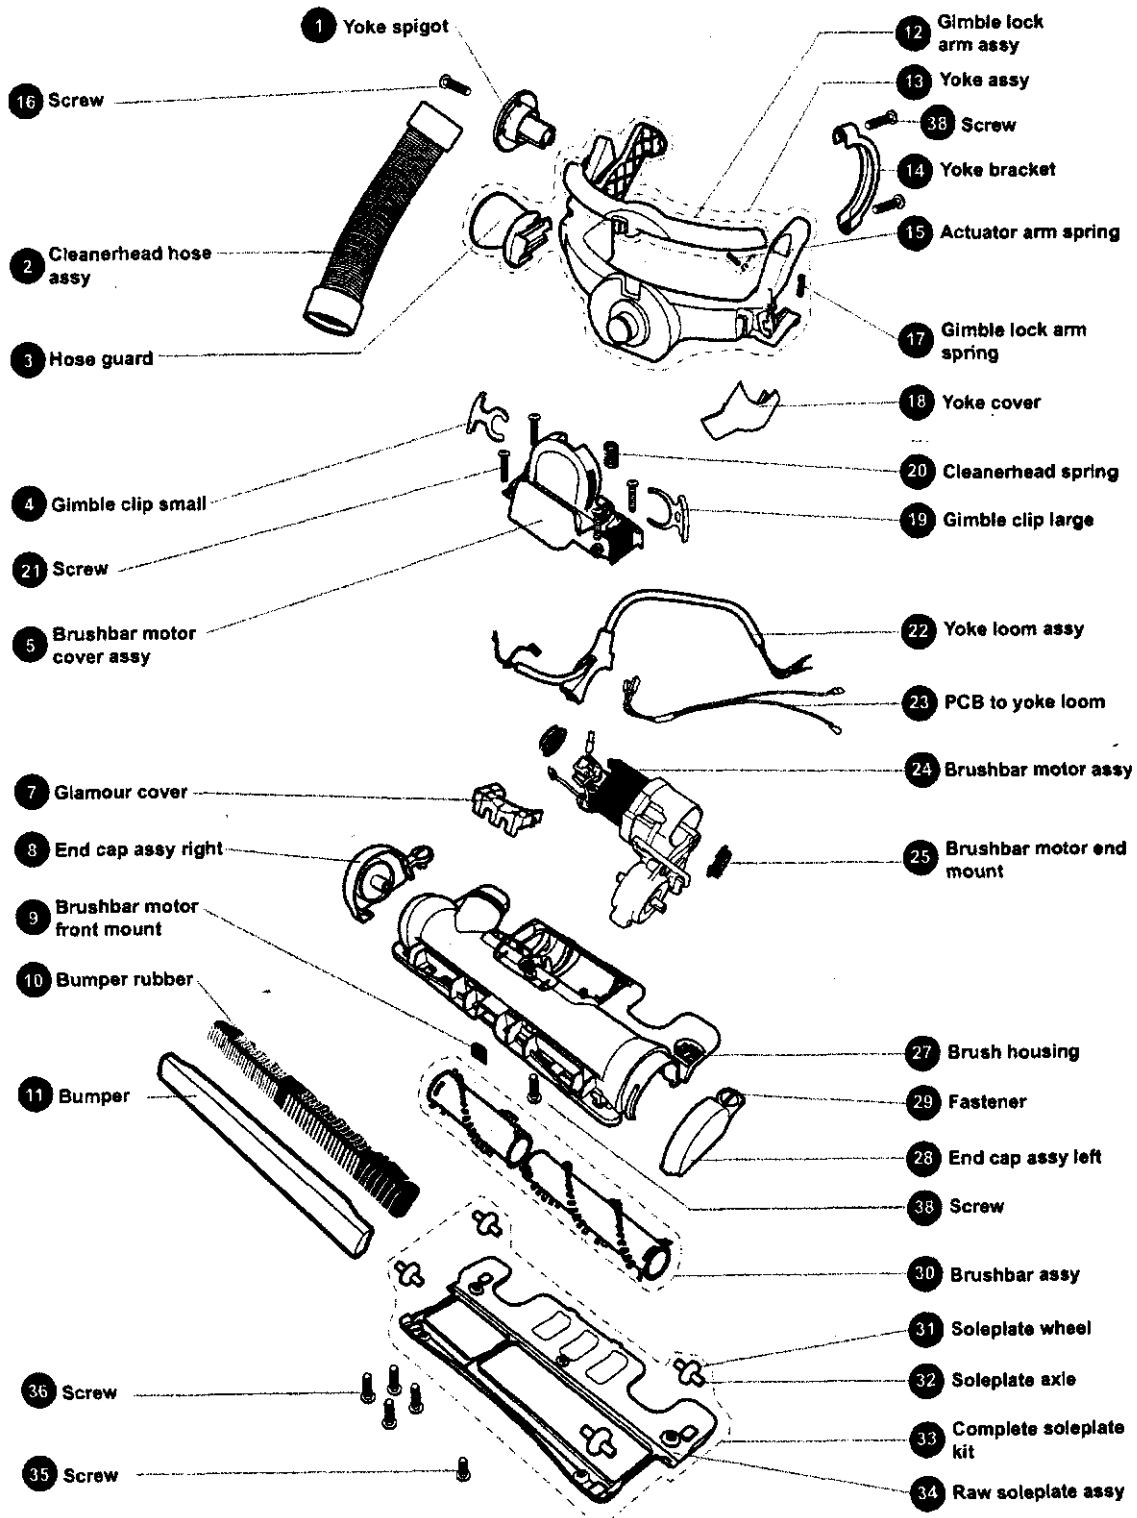

39 DY-90959301 Wheel
40 DY-90788105 Switch button
41 DY-90118107 Switch
42 DY-90895010 Catch
43 DY-90735001 Switch cover
44 DY-90886801 Duct filter
45 DY-90886901 Exhaust seal
46 DY-90641601 Clip
47 DY-90749001 Inlet seal
48 DY-90747401 Valve pipe
49 DY-90746701 Retainer clip
50 DY-90747301 Cuff valve
51 DY-90747201 Valve seal
52 DY-90954601 Valve
53 DY-91389301 Spring assembly
54 DY-91389301 Spring assembly
55 DY-90856601 Cover
56 DY-91052201 Actuator
57 DY-91052201 Actuator
58 DY-90852601 Upright sw
59 DY-90810302 Loom switch
60 DY-90748801 Cover seal
61 DY-90748701 Duct cover
62 DY-90930001 Spring
63 DY-90746601 Stabiliser
64 DY-90827401 Stab axle
65 DY-90746301 Stab wheel
66 DY-90792801 Pedal
67 DY-90746201 Axlestand
68 DY-90053401 Washer
69 DY-90971303 Circlip
70 DY-90753401 Lower winder

71 DY-90814902 Int cable
72 DY-90019906 Spring
73 DY-90961402 Duct asy
74 DY-90867601 Power cord
75 DY-90118106 On off switch
76 DY-90788201 Switch button
77 DY-90749201 Valve seal
78 DY-90020019 Screw
79 DY-90951201 Pcb
108 DY-90019987 Spring
118 DY-90806201 Boot

1 DY-90731401 Yoke
2 DY-90859401 Hose
3 DY-90731501 Guard hose
4 DY-90731601 Clip
5 DY-90997202 Motor cover
7 DY-90743902 Cover
8 DY-90954801 End cap r
9 DY-90735601 Motor mount
10 DY-90929901 Bumper
11 DY-90743601 Bumper 1
12 DY-90998402 Lock arm
13 DY-90955702 Yoke assy
14 DY-90731301 Yoke brkt
15 DY-90019985 Spring
16 DY-90020007 Screw
18 DY-90731101 Yoke cover
19 DY-90897801 Clip
20 DY-90019988 Spring
21 DY-91070301 Screw
22 DY-90959402 Yoke loom
23 DY-90728002 Loom
24 DY-90961702 Motor
25 DY-90735301 End motor
27 DY-90797903 Housing
28 DY-90954901 End cap
29 DY-90013004 Fastener
30 DY-90959205 Brush bar
31 DY-90912402 Wheel
32 DY-90013101 Axle
33 DY-90961502 Soleplate
34 DY-90961502 Soleplate
35 DY-90020024 Screw